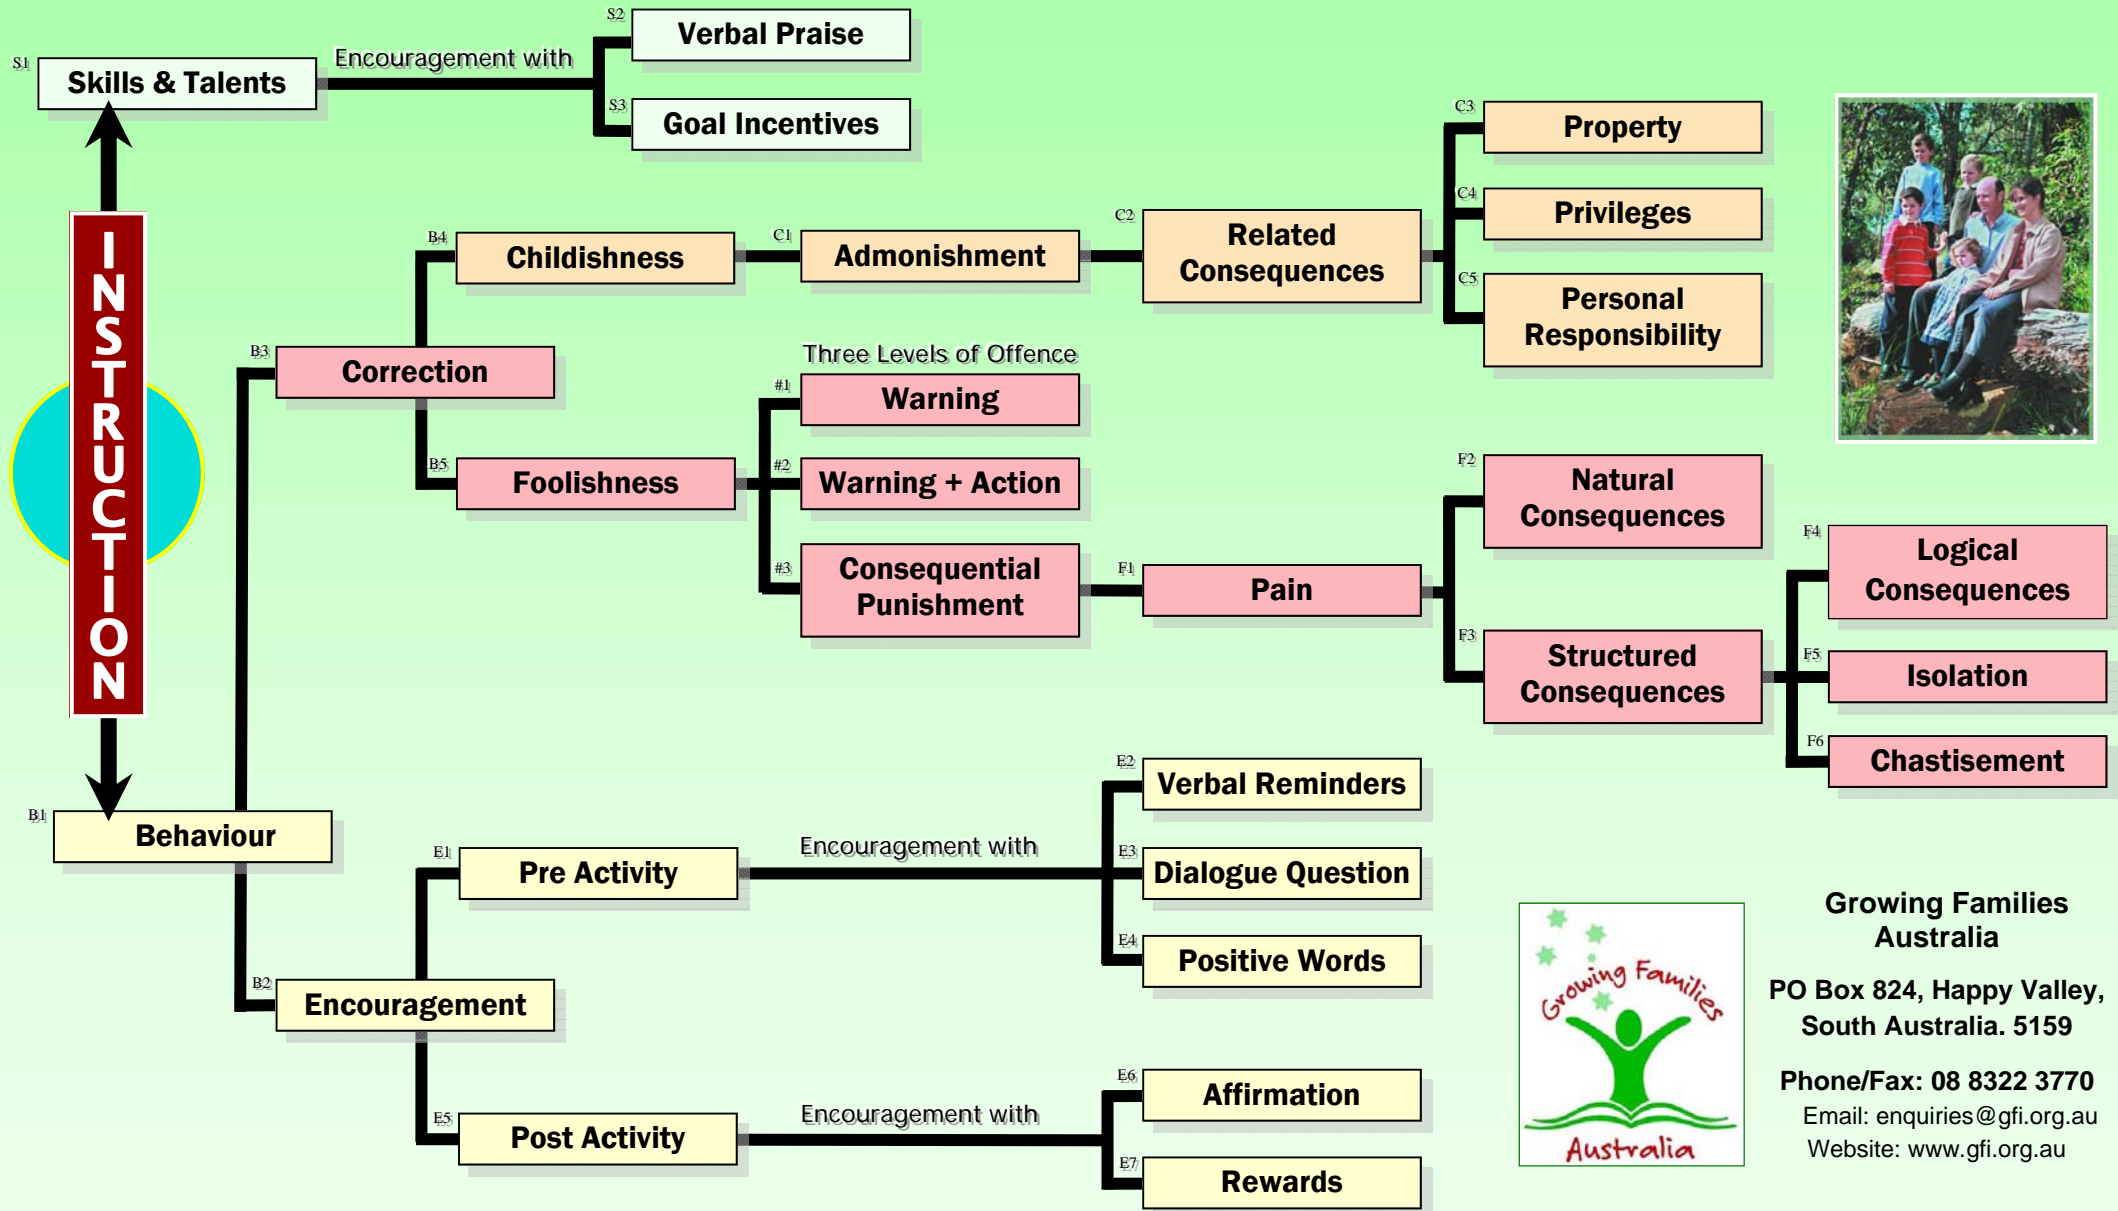

Let The *Children* Come...

# ALONG THE VIRTUOUS WAY - DISCIPLINE FLOW CHART -

**Growing Families  
Australia**  
 PO Box 824, Happy Valley,  
 South Australia. 5159  
 Phone/Fax: 08 8322 3770  
 Email: [enquiries@gfi.org.au](mailto:enquiries@gfi.org.au)  
 Website: [www.gfi.org.au](http://www.gfi.org.au)